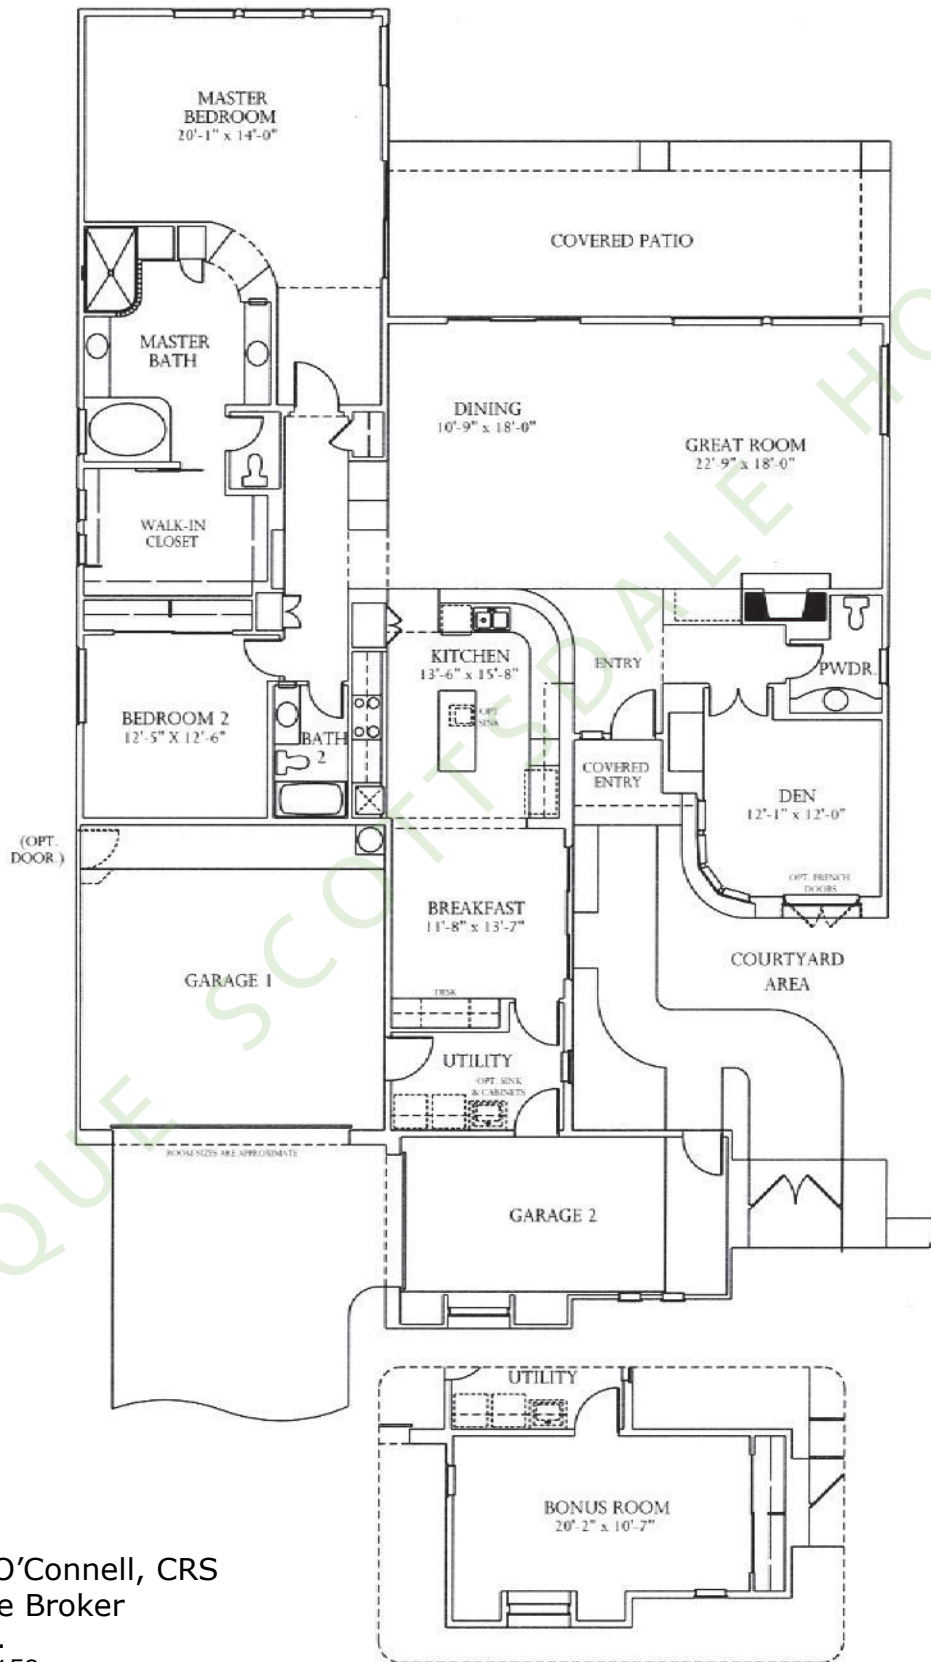

TEXAS EBONY FLOORPLAN

2617 SQUARE FEET

(2901 SQUARE FEET WITH OPTIONAL BONUS ROOM OR GUEST SUITE)

Melissa O'Connell, CRS
Associate Broker
North&Co.
480.980.4158
Melissa@UniqueScottsdaleHomes.com

OPTIONAL BONUS ROOM