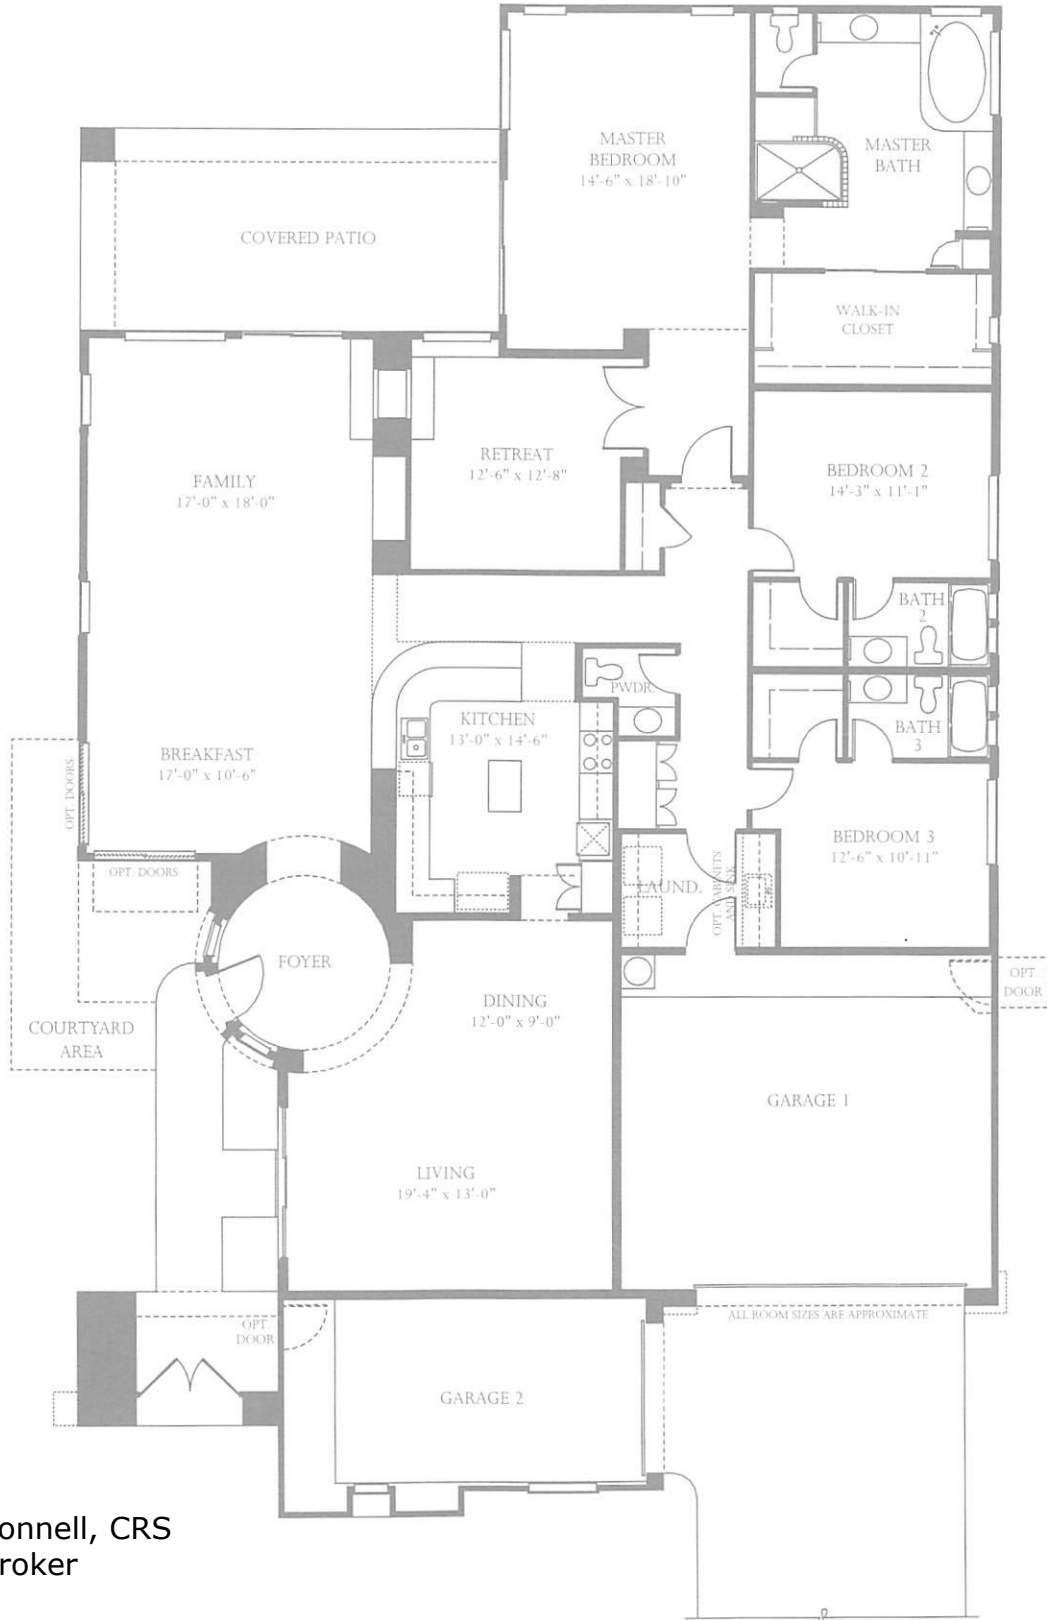

TAMARISK FLOORPLAN

3015 SQUARE FEET
(3301 SQUARE FEET WITH OPTIONAL GUEST SUITE)

Melissa O'Connell, CRS
 Associate Broker
 North&Co.
 480.980.4158
 Melissa@UniqueScottsdaleHomes.com