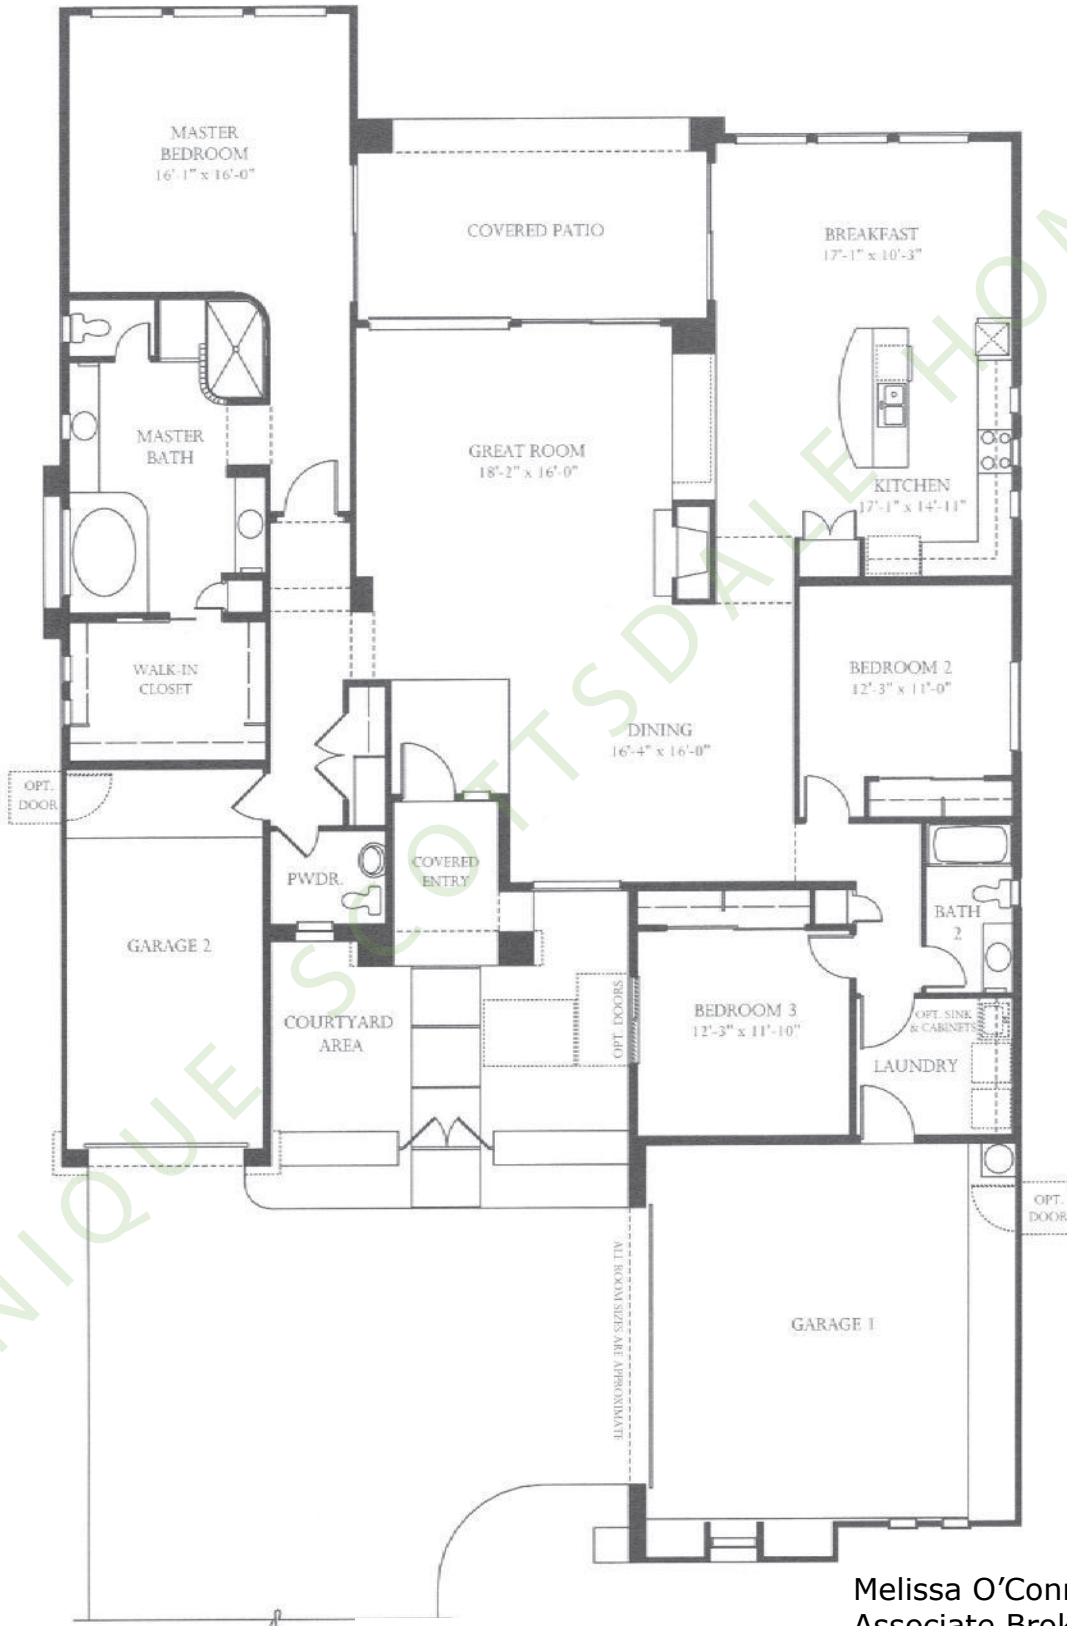

ROSEWOOD FLOORPLAN

2544 SQUARE FEET

(2803 SQUARE FEET WITH OPTIONAL BONUS ROOM OR GUEST SUITE)

Melissa O'Connell, CRS
Associate Broker
North&Co.
480.980.4158
Melissa@UniqueScottsdaleHomes.com