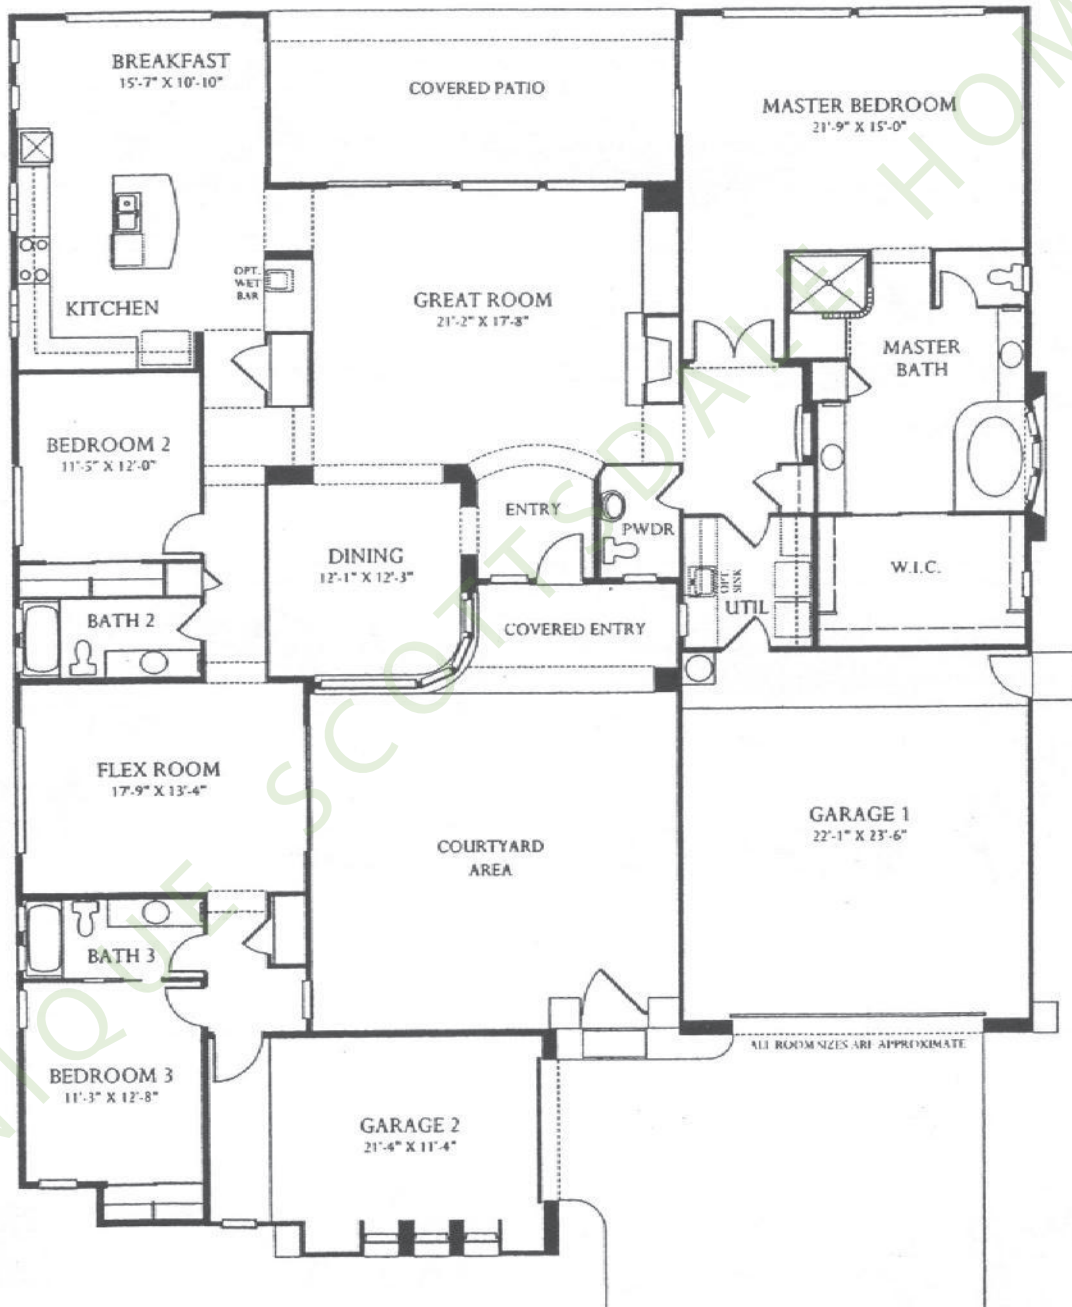

PRIMROSE FLOORPLAN

2966 SQUARE FEET

(3259 SQUARE FEET W/OPTIONAL GUEST SUITE OR 3242 SQUARE FEET W/OPTIONAL BONUS RO

Melissa O'Connell, CRS
Associate Broker
North&Co.
480.980.4158
Melissa@UniqueScottsdaleHomes.com