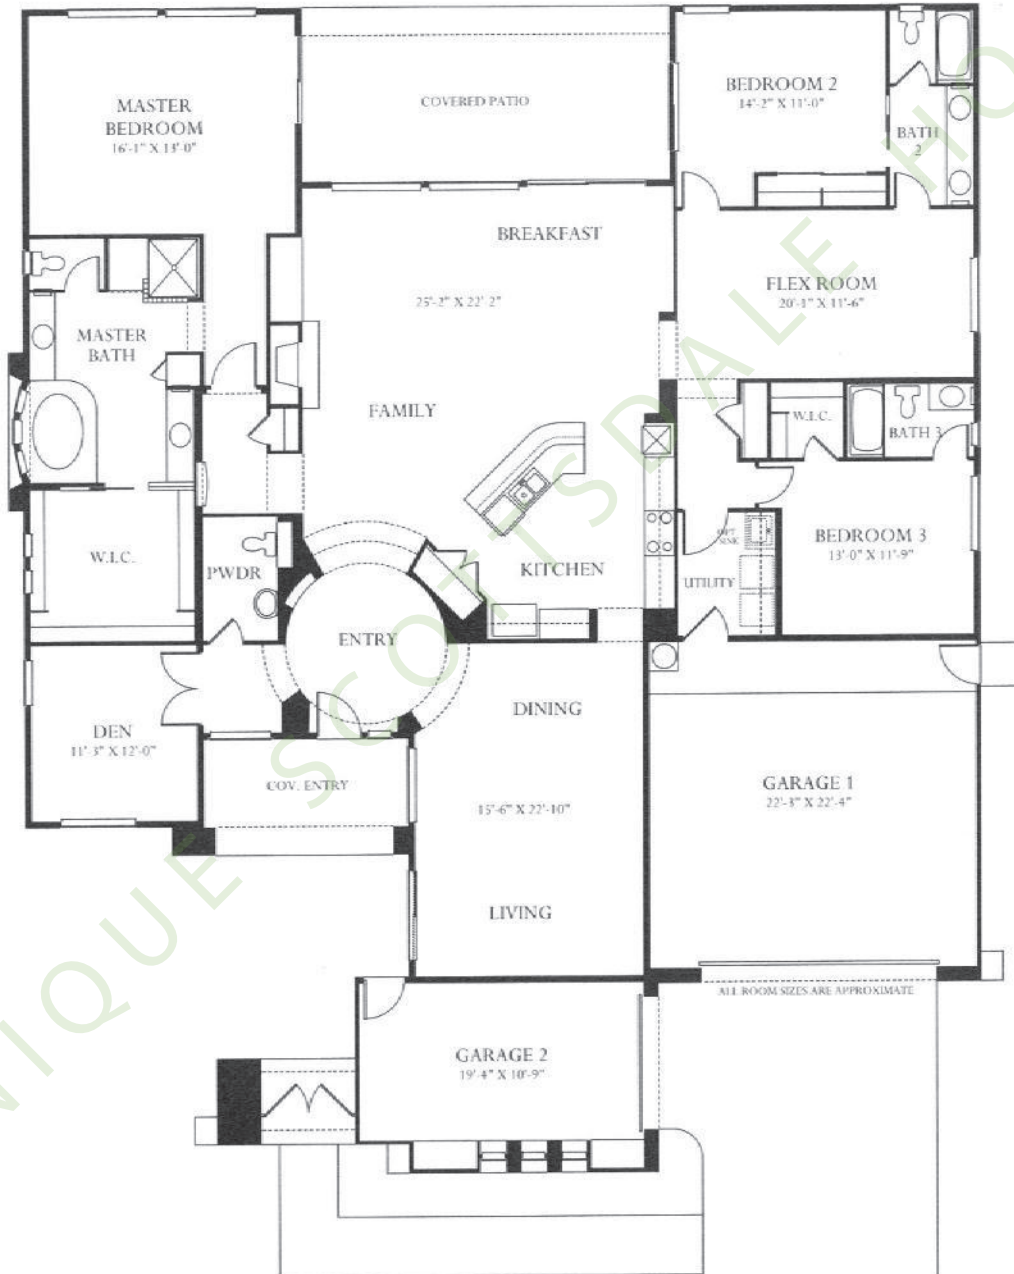

LANTANA FLOORPLAN

3164 SQUARE FEET

(3422 SQUARE FEET W/OPTIONAL GUEST SUITE OR 3413 SQUARE FEET W/OPTIONAL BONUS ROC

Melissa O'Connell, CRS
Associate Broker
North&Co.
480.980.4158
Melissa@UniqueScottsdaleHomes.com