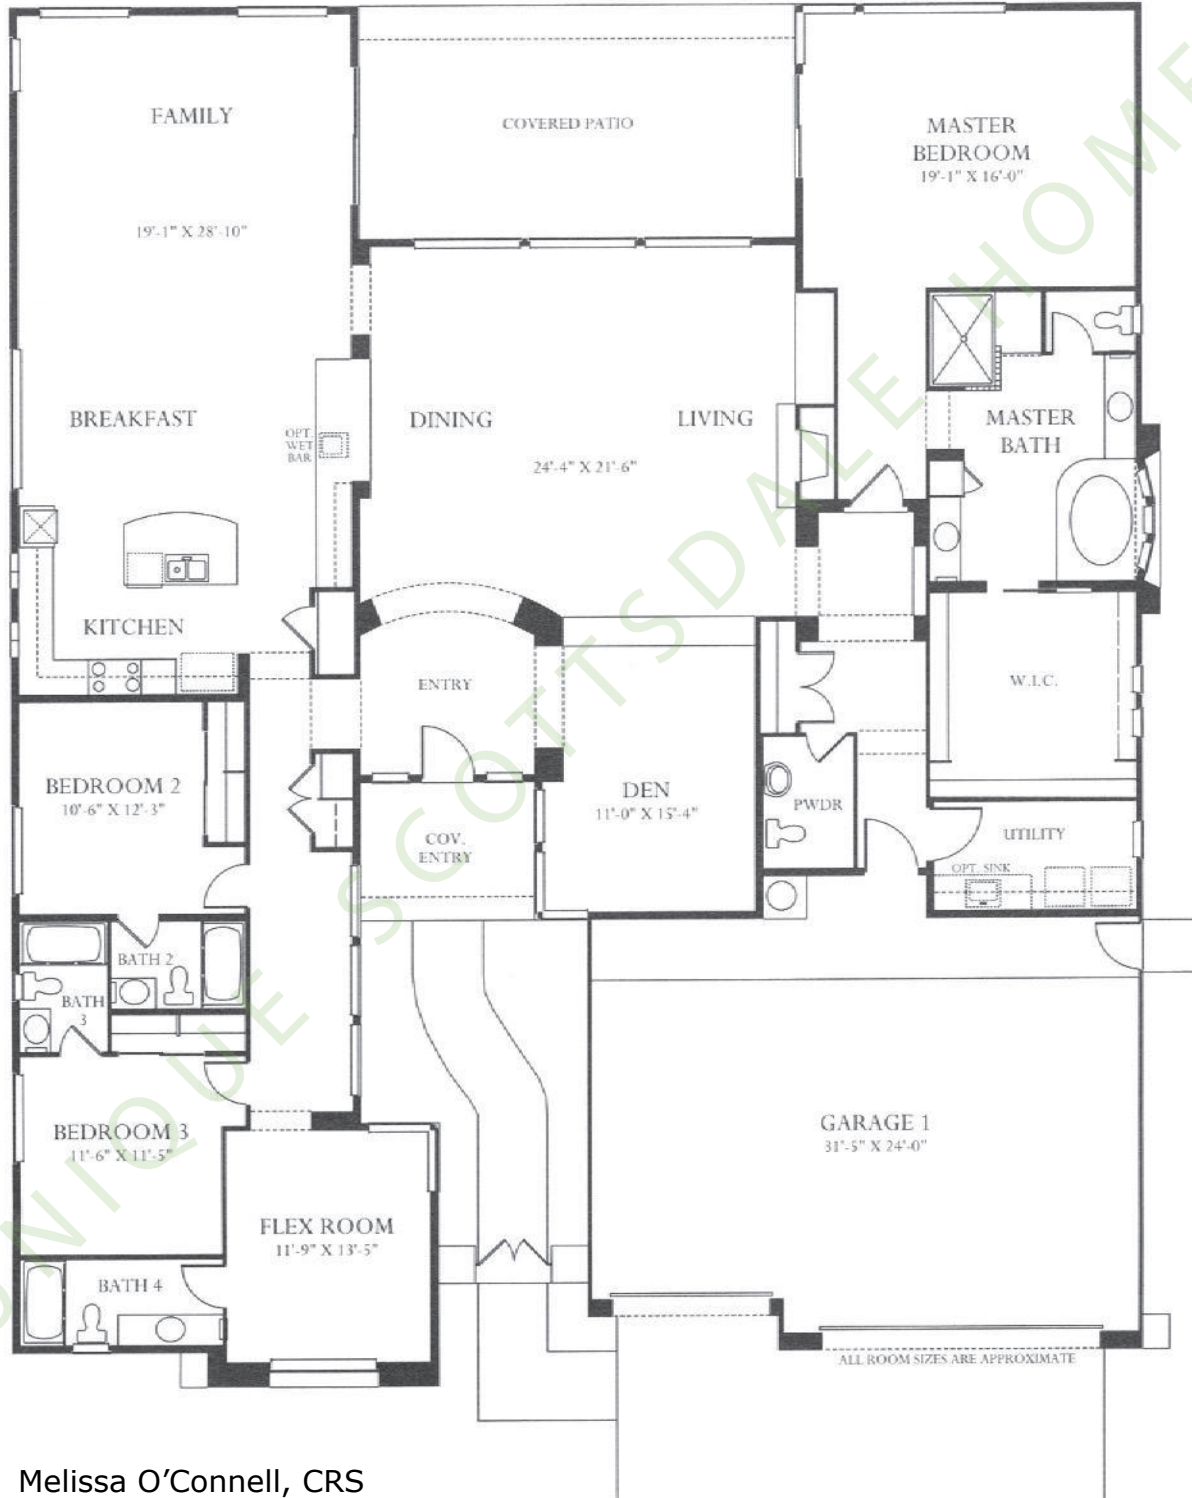

CHUPAROSA  
3580 SQUARE FEET

Melissa O'Connell, CRS  
Associate Broker  
North&Co.  
480.980.4158  
Melissa@UniqueScottsdaleHomes.com