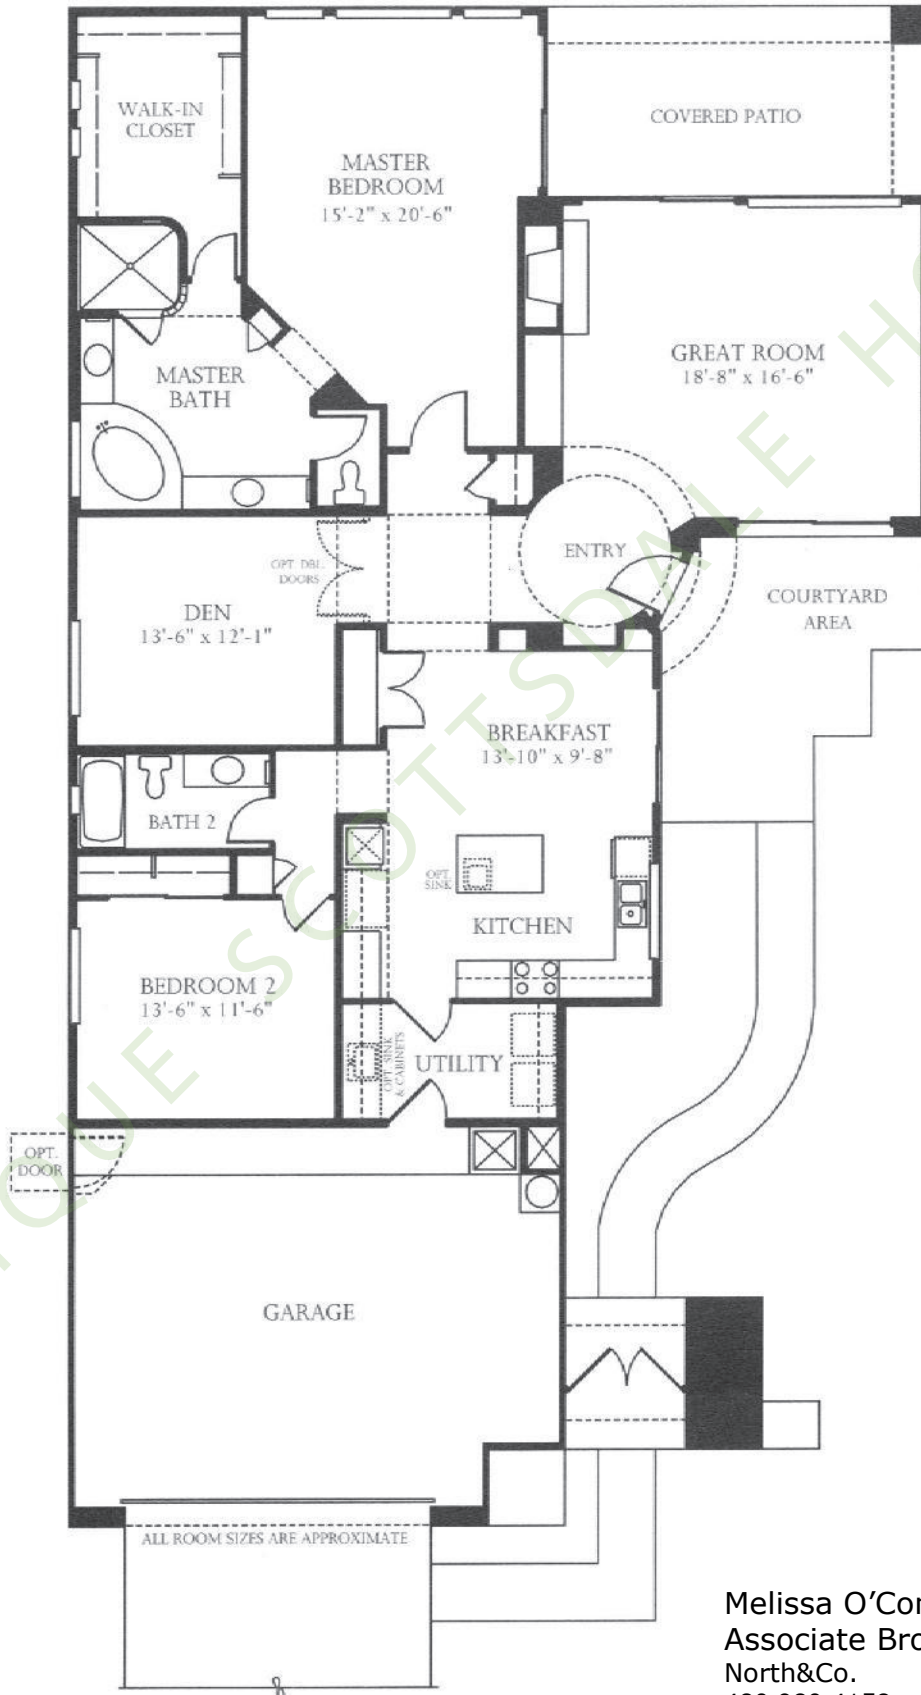

APACHE PLUME FLOORPLAN  
1992 SQUARE FEET  
(2233 SQUARE FEET WITH OPTIONAL CASITA)

Melissa O'Connell, CRS  
Associate Broker  
North&Co.  
480.980.4158  
Melissa@UniqueScottsdaleHomes.com