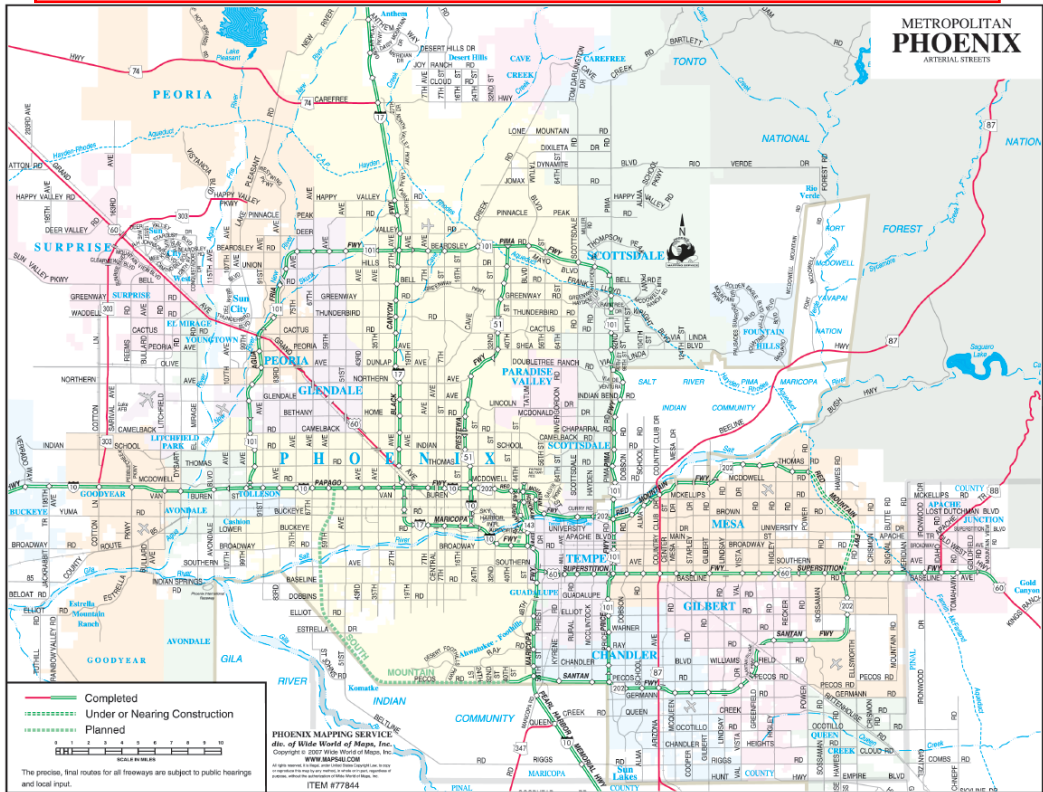

This is a little blurry but at least it didn't take 10 minutes to view !)

METROPOLITAN PHOENIX

ARTERIAL STREETS

— Completed
- - - Under or Nearing Construction
... Planned

PHOENIX MAPPING SERVICE
div. of Wide World of Maps, Inc.
Copyright © 2007 Wide World of Maps, Inc.
www.MAPS4U.com

The precise, final routes for all freeways are subject to public hearings and local input.

ITEM #78744