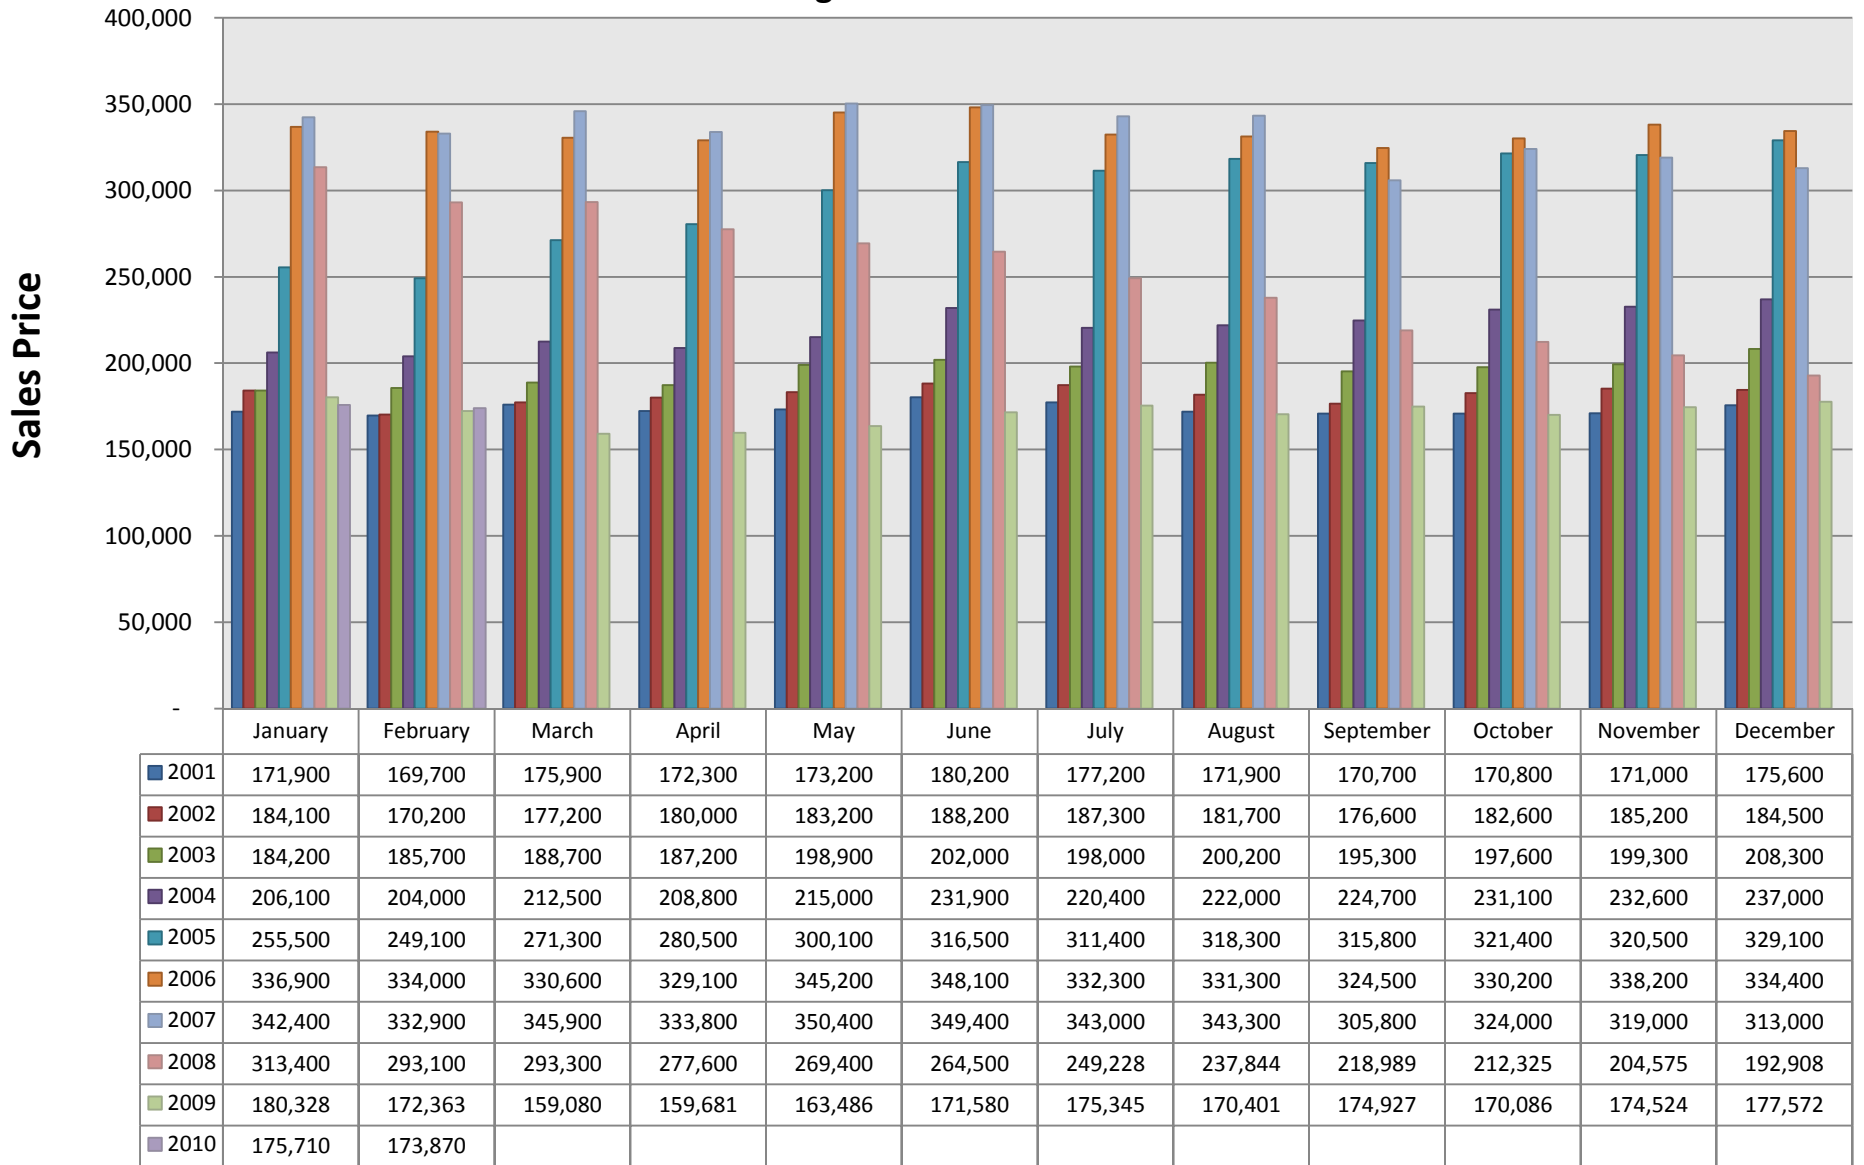

ARIZONA REGIONAL MULTIPLE LISTING SERVICE, INC.
Average Sales Price Per Month

This representation is based in whole or in part on the data supplied by ARMLS. ARMLS does not guarantee nor is in any way responsible for its accuracy. Data maintained by ARMLS may not reflect all real estate activity in the market.